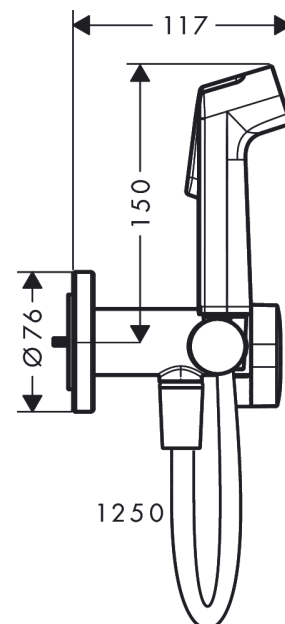

Bidette hand shower 1jet S EcoSmart+ for mixed water with shower holder and shower hose 125 cmFinish: **Matt Black** Article Number: **29232670****Description****product features**

- consists of: bidette hand shower, shut-off valve with integrated shower holder, shower hose
- shower head size: 28 mm
- integrated support function
- maximum flow rate at 3 bar: 5 l/min
- minimum flow pressure: 1 bar
- operating pressure: min. 1 bar/max. 10 bar
- pivot connector prevents hose from tangling
- shower hose with conical nut on both ends
- with non-return valve
- wall supports of metal
- wall mounting: screw fastening
- rinseable screen seal
- not intrinsically safe against backflow
- not suitable for operation in countries with valid EN 1717
- EU taxonomy: max. 6 l/min - Substantial Contribution (SC) possible

Technology**Product image****Scale drawing**

Bidette hand shower 1jet S EcoSmart+ for mixed water with shower holder and shower hose 125 cm

Finish: **Matt Black** Article Number: **29232670**

Flowchart

Bidette hand shower 1jet S EcoSmart+ for mixed water with shower holder and shower hose 125 cm

Finish: **Matt Black** Article Number: **29232670**

Exploded Drawing

Year of production: >10/22

Bidette hand shower 1jet S EcoSmart+ for mixed water with shower holder and shower hose 125 cm

Finish: **Matt Black** Article Number: **29232670**

Spare part list

Year of production: >10/22

Pos.	Description	Article Number	PC	PU
1	handle	94564670	60	1
2	handle fixing set	94565000	1	1
3	cartridge, assy	94575000	10	1
4	handshower	94569670	59	1
5	guide	94568000	1	1
6	seal	98058000	1	1
7	shower hose Isiflex'B 1,25 m	28272670	98	1
8	filter packing	94246000	1	1
9	escutcheon	94567670	56	1
10	non return valve	93250000	5	1
11	extension set	94574000	8	1
a	-	29235180	99	1