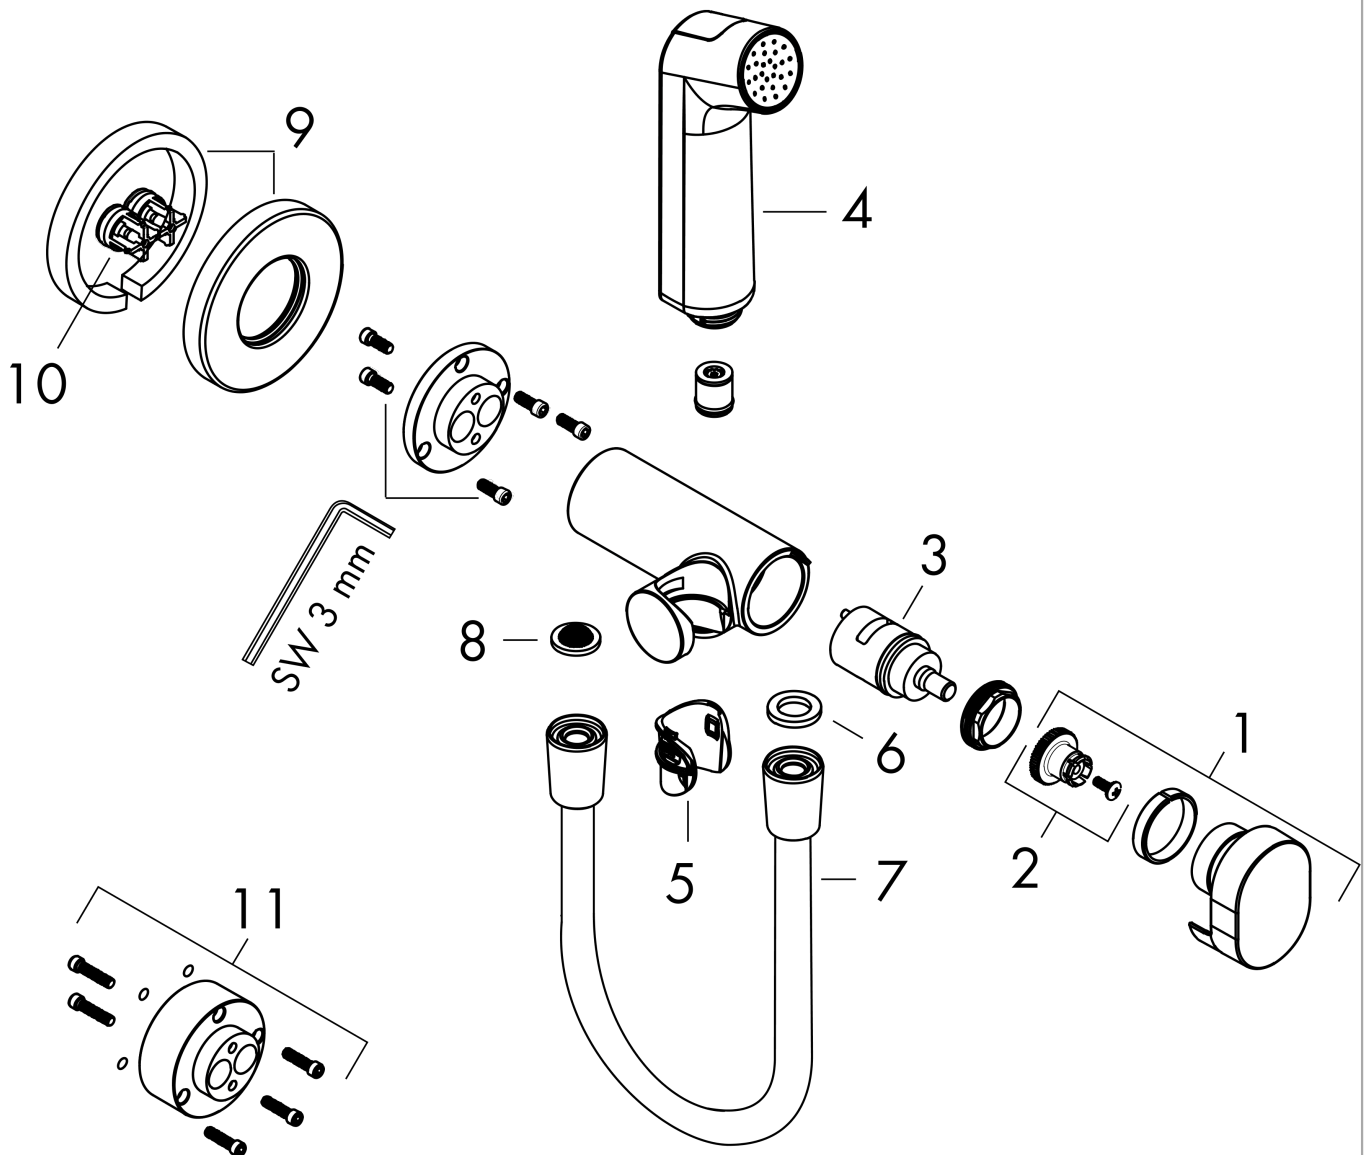

Bidette hand shower 1jet S EcoSmart+ for mixed water with shower holder and shower hose 125 cmFinish: **Matt Black** Article Number: **29232670****Description****product features**

- consists of: bidette hand shower, shut-off valve with integrated shower holder, shower hose
- shower head size: 28 mm
- integrated support function
- maximum flow rate at 3 bar: 5 l/min
- minimum flow pressure: 1 bar
- operating pressure: min. 1 bar/max. 10 bar
- pivot connector prevents hose from tangling
- shower hose with conical nut on both ends
- with non-return valve
- wall supports of metal
- wall mounting: screw fastening
- rinseable screen seal
- not intrinsically safe against backflow
- not suitable for operation in countries with valid EN 1717
- EU taxonomy: max. 6 l/min - Substantial Contribution (SC) possible

Technology**Product image****Scale drawing**

Bidette hand shower 1jet S EcoSmart+ for mixed water with shower holder and shower hose 125 cm

Finish: **Matt Black** Article Number: **29232670**

Flowchart

Bidette hand shower 1jet S EcoSmart+ for mixed water with shower holder and shower hose 125 cm

Finish: **Matt Black** Article Number: **29232670**

Exploded Drawing

Year of production: >10/22

Bidette hand shower 1jet S EcoSmart+ for mixed water with shower holder and shower hose 125 cm

Finish: **Matt Black** Article Number: **29232670**

Spare part list

Year of production: >10/22

Pos.	Description	Article Number	PC	PU
1	handle	94564670	60	1
2	handle fixing set	94565000	1	1
3	cartridge, assy	94575000	10	1
4	handshower	94569670	59	1
5	guide	94568000	1	1
6	seal	98058000	1	1
7	shower hose Isiflex'B 1,25 m	28272670	98	1
8	filter packing	94246000	1	1
9	escutcheon	94567670	56	1
10	non return valve	93250000	5	1
11	extension set	94574000	8	1
a	-	29235180	99	1