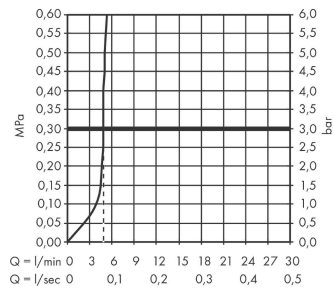

Bidette hand shower 1jet S EcoSmart+ for mixed water with shower holder and shower hose 125 cmFinish: **Matt Black** Article Number: **29232670****Description****product features**

- consists of: bidette hand shower, shut-off valve with integrated shower holder, shower hose
- shower head size: 28 mm
- integrated support function
- maximum flow rate at 3 bar: 5 l/min
- minimum flow pressure: 1 bar
- operating pressure: min. 1 bar/max. 10 bar
- pivot connector prevents hose from tangling
- shower hose with conical nut on both ends
- with non-return valve
- wall supports of metal
- wall mounting: screw fastening
- rinseable screen seal
- not intrinsically safe against backflow
- not suitable for operation in countries with valid EN 1717
- EU taxonomy: max. 6 l/min - Substantial Contribution (SC) possible

Technology**Product image****Scale drawing**

Bidette hand shower 1jet S EcoSmart+ for mixed water with shower holder and shower hose 125 cm

Finish: **Matt Black** Article Number: **29232670**

Flowchart

Bidette hand shower 1jet S EcoSmart+ for mixed water with shower holder and shower hose 125 cm

Finish: **Matt Black** Article Number: **29232670**

Exploded Drawing

Year of production: >10/22

Bidette hand shower 1jet S EcoSmart+ for mixed water with shower holder and shower hose 125 cm

Finish: **Matt Black** Article Number: **29232670**